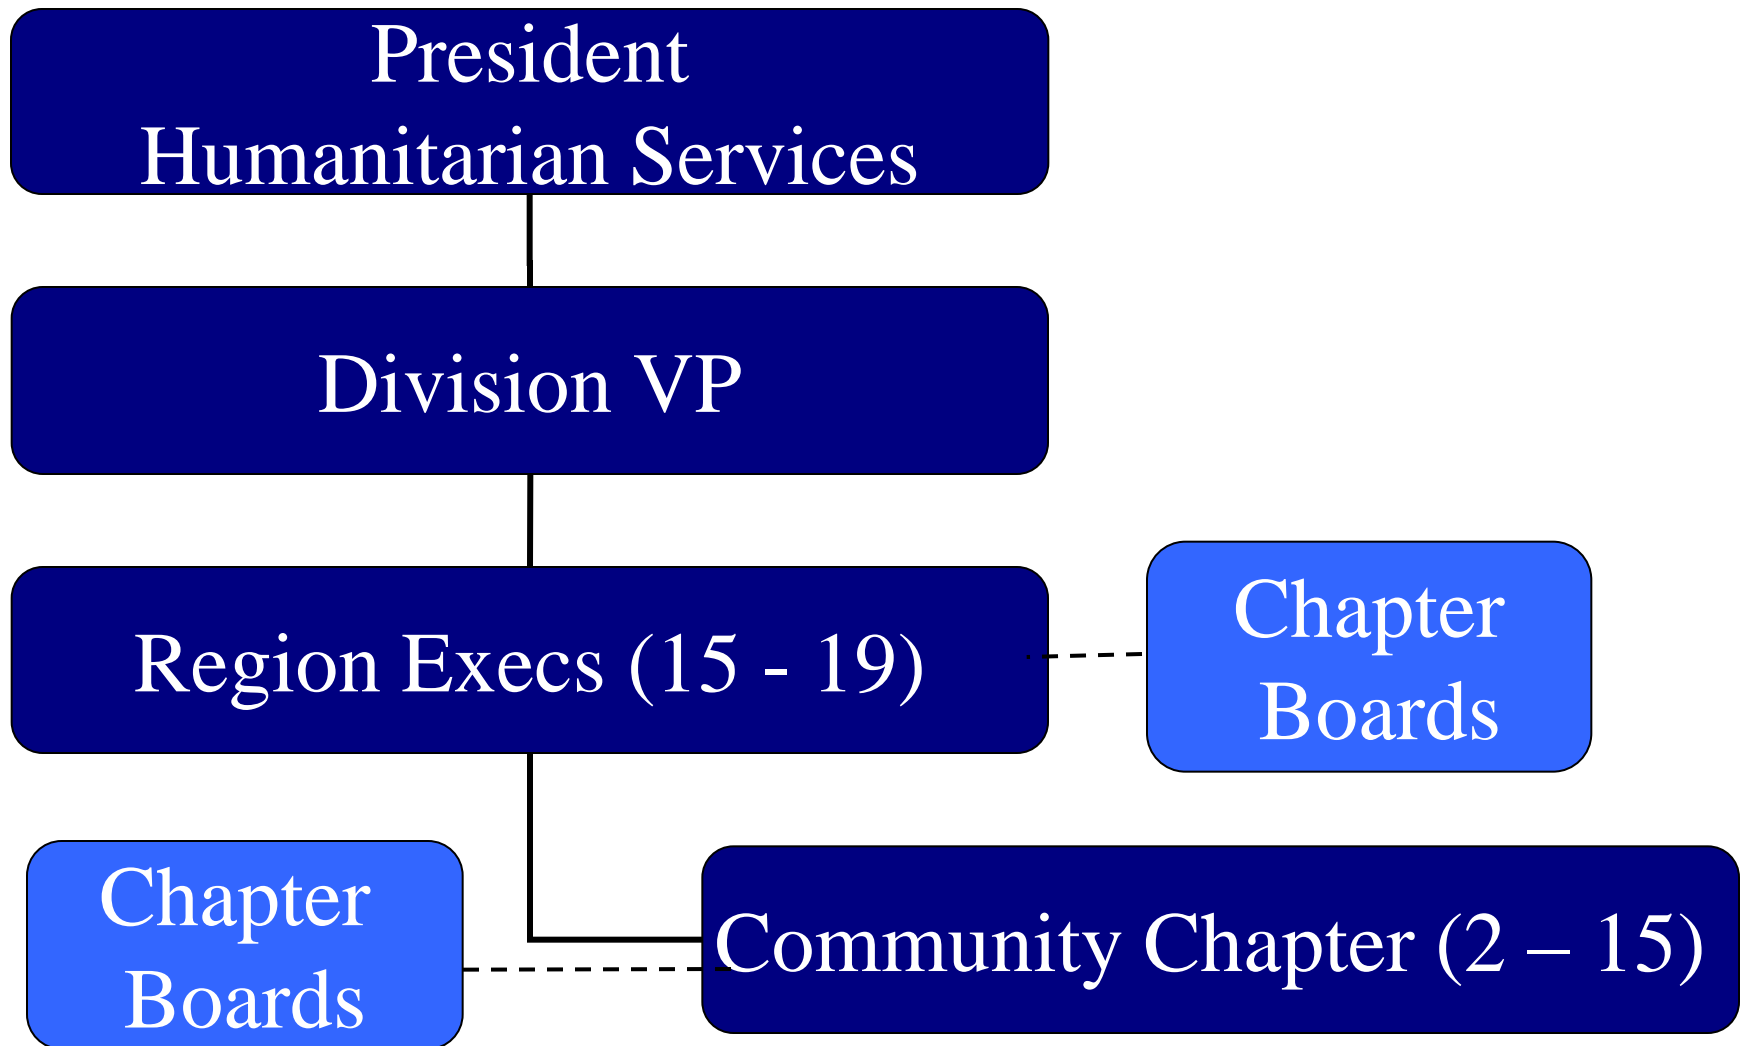

American Red Cross Operational Structure

Florida Governor's Hurricane Conference
Red Cross Roundtable

May 27, 2010

Basic Structure

Jim Hamilton

Jane Weathers

Thomas Bruner

Pat Hofmaster

Palm Beaches -Treasure Coast, West Palm Beach FL

ARC Chapter Quality Assurance: March 2010 Some Regions may not have Community Chapters or Service Delivery Areas