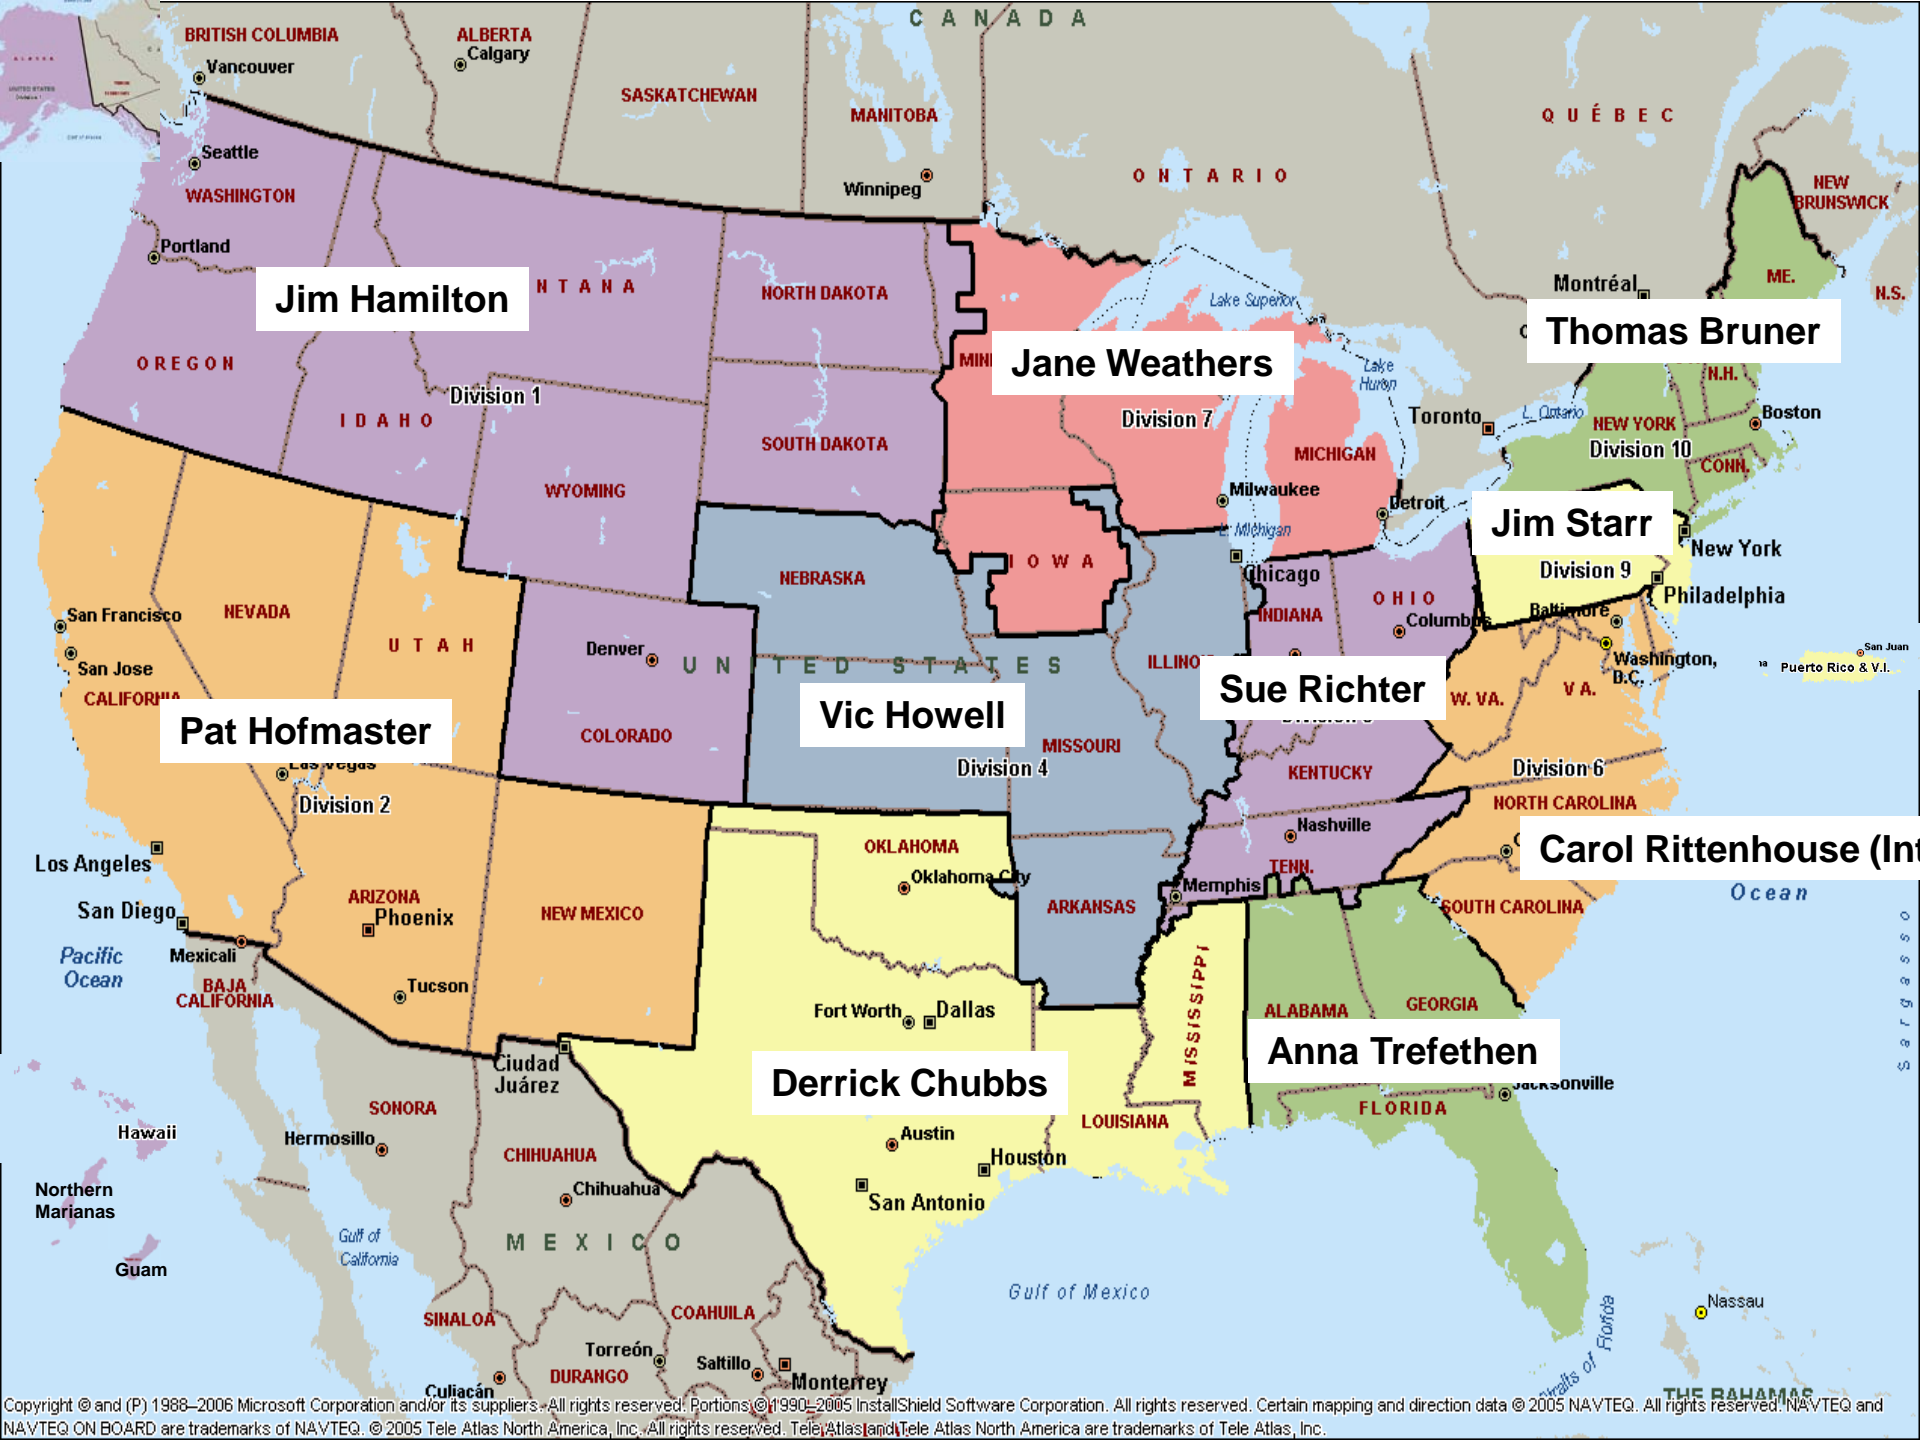

American Red Cross Operational Structure

Florida Governor's Hurricane Conference
Red Cross Roundtable

May 27, 2010

Basic Structure

Jim Hamilton

Jane Weathers

Thomas Bruner

Pat Hofmaster

Vic Howell

Sue Richter

Jim Starr

Carol Rittenhouse (Int'l)

Derrick Chubbs

Anna Trefethen

Regional Legend

- Regional Chapter
- Community Chapter
- Svc Delivery Area

Palm Beaches -Treasure Coast, West Palm Beach FL

ARC Chapter Quality Assurance: March 2010 Some Regions may not have Community Chapters or Service Delivery Areas