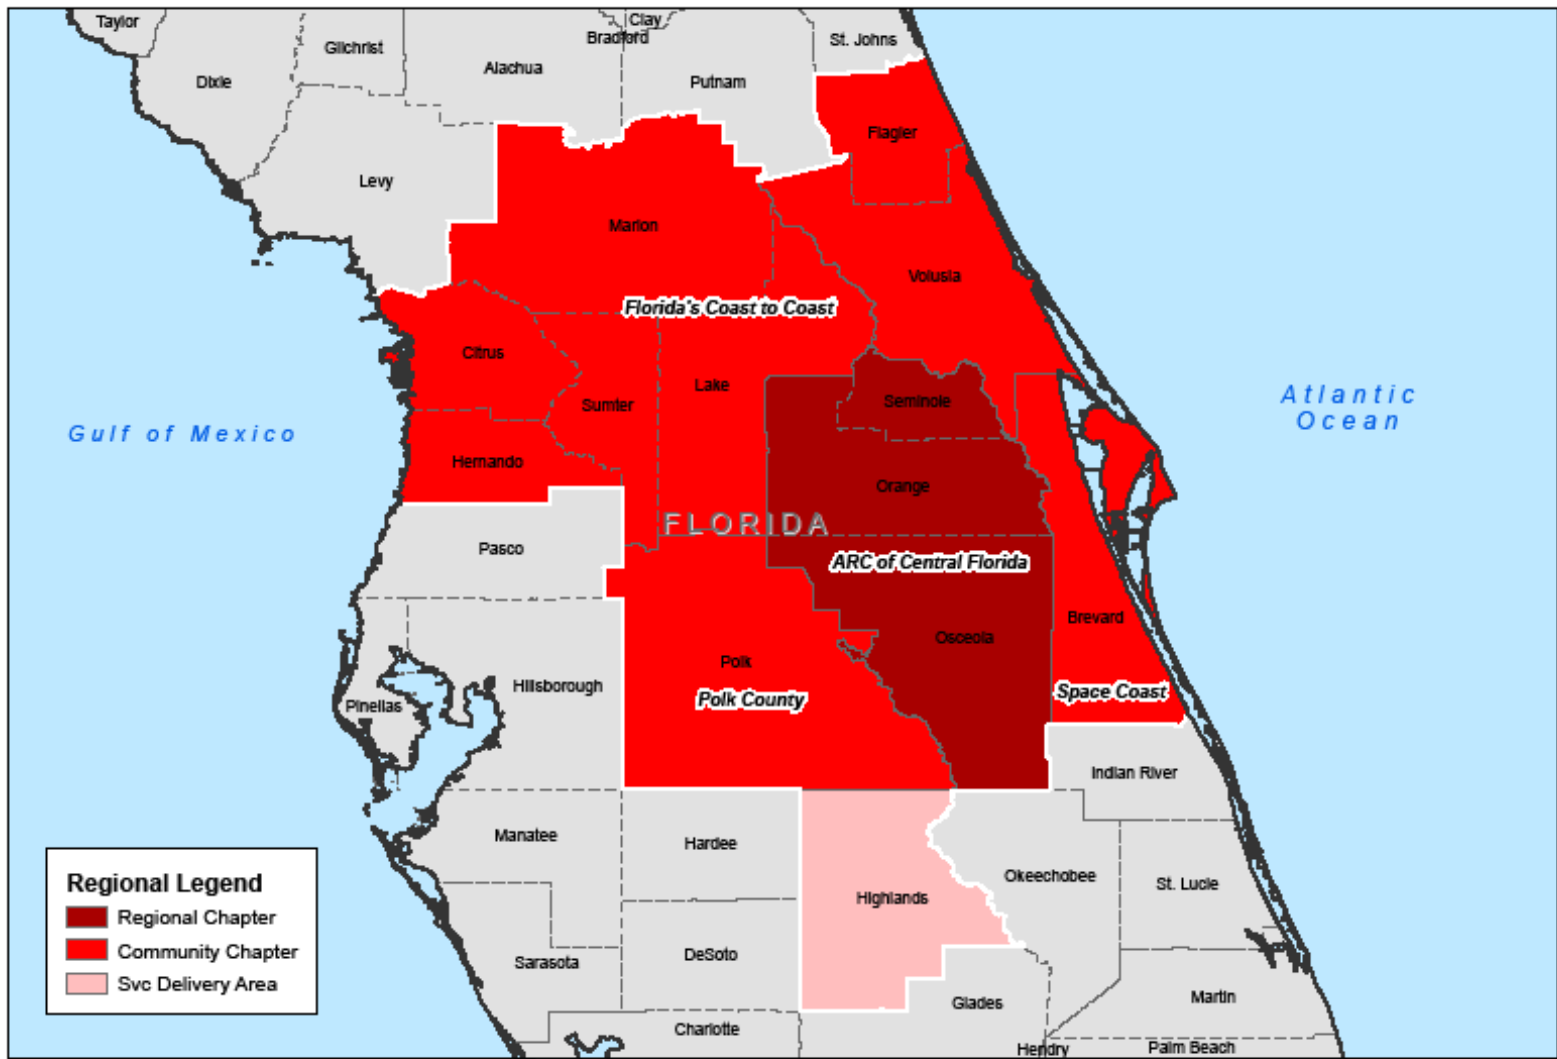

American Red Cross Operational Structure

Florida Governor's Hurricane Conference
Red Cross Roundtable

May 27, 2010

Basic Structure

Jim Hamilton

Jane Weathers

Thomas Bruner

Pat Hofmaster

Vic Howell

Sue Richter

Jim Starr

Carol Rittenhouse (Int'l)

Derrick Chubbs

Anna Trefethen

Regional Legend

- Regional Chapter
- Community Chapter
- Svc Delivery Area

North Florida Region, Jacksonville FL

ARC Chapter Quality Assurance: March 2010

Some Regions may not have Community Chapters or Service Delivery Areas

Regional Legend

- Regional Chapter
- Community Chapter
- Svc Delivery Area